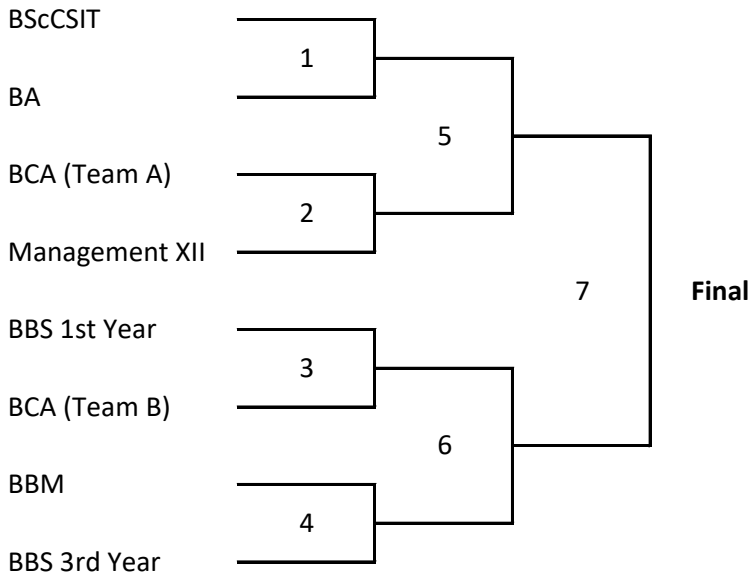

Madan Bhandari Memorial College
New Baneshwor, Kathmandu

Fixture of Basketball Boys

Kamal Neupane
Assistant Campus Chief
Date: 2079/12/06

Madan Bhandari Memorial College
New Baneshwor, Kathmandu

Fixture of Basketball Girls

Kamal Neupane
Assistant Campus Chief
Date: 2079/12/06

Madan Bhandari Memorial College
New Baneshwor, Kathmandu

Fixture of Cricket

Kamal Neupane
Assistant Campus Chief
Date: 2079/12/06

Madan Bhandari Memorial College
New Baneshwor, Kathmandu