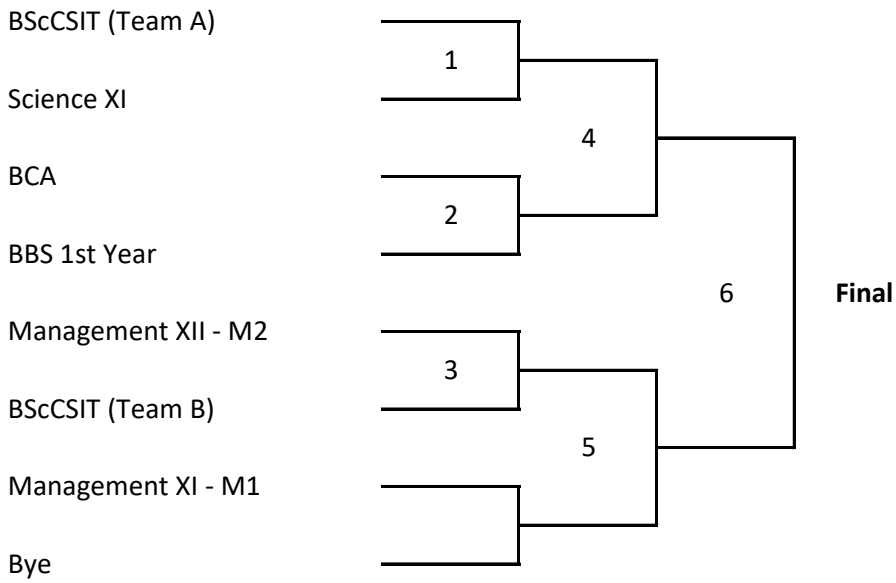

Madan Bhandari Memorial College
New Baneshwor, Kathmandu

Fixture of Tug of War Boys

Kamal Neupane
Assistant Campus Chief
Date: 2079/12/06