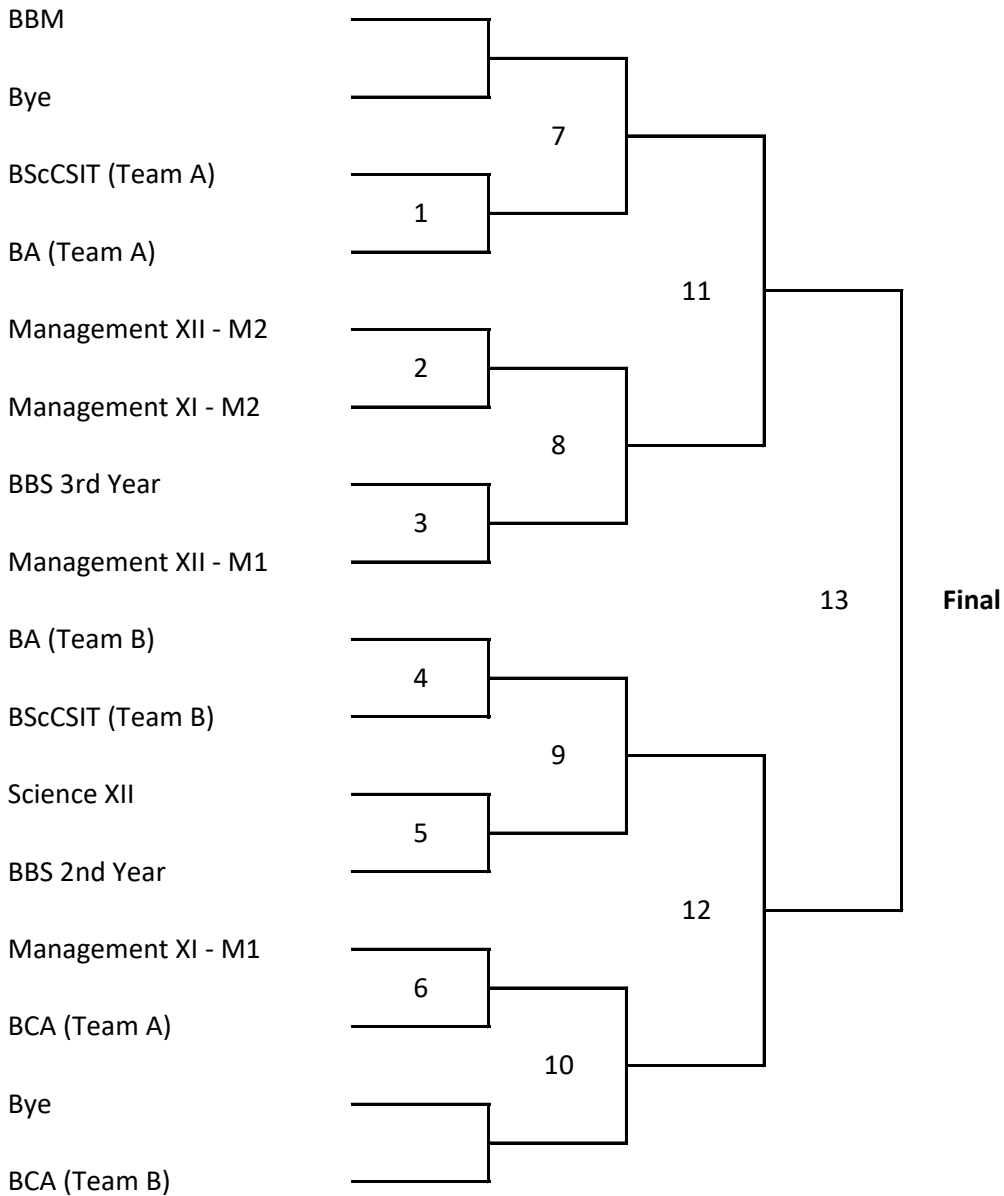

Madan Bhandari Memorial College
New Baneshwor, Kathmandu

Fixture of Football Boys

Kamal Neupane
Assistant Campus Chief
Date: 2079/12/06